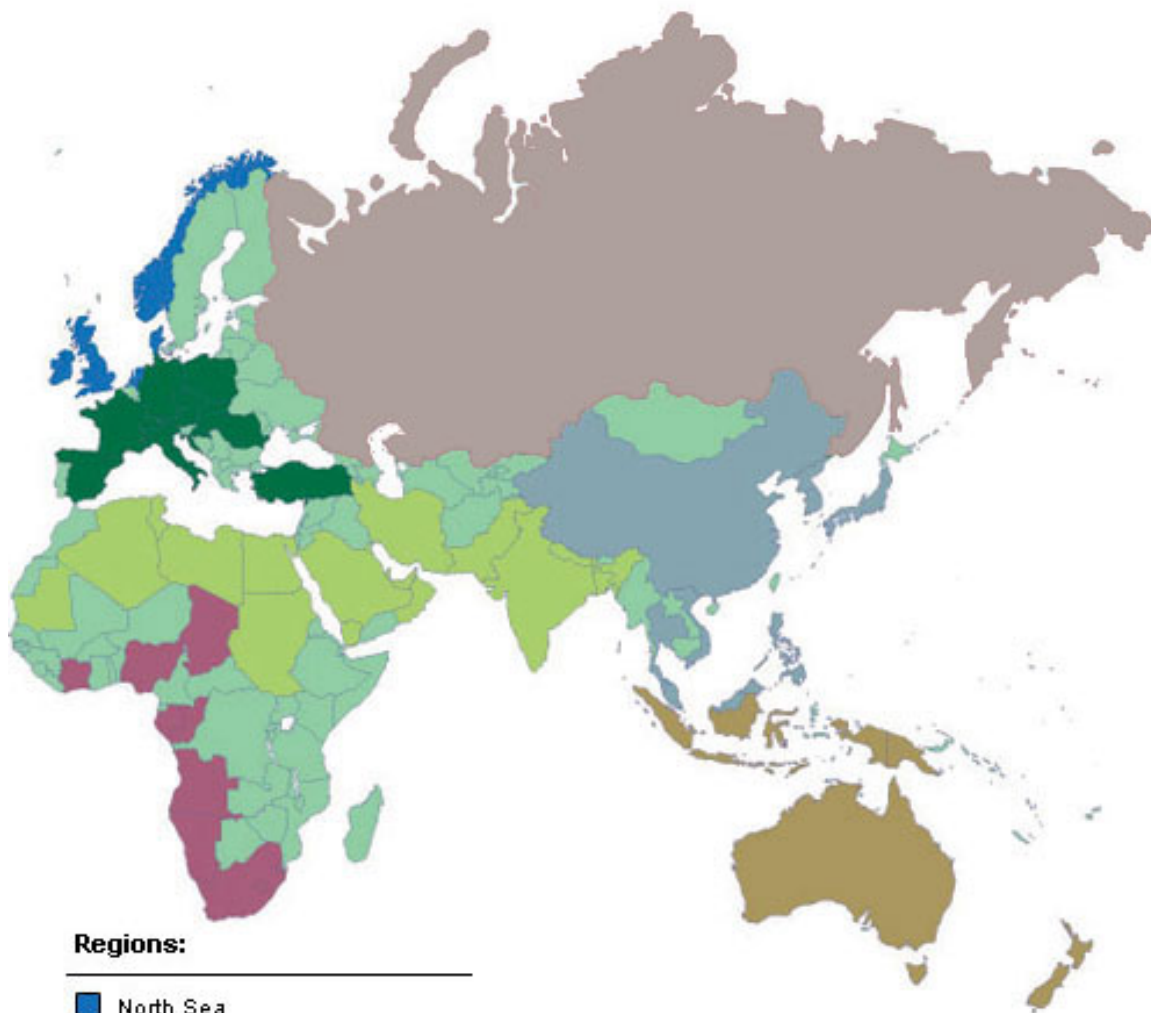

SPE Board Of Directors' Regional Representation

SPE's Board of Directors includes 15 regional Directors, each representing one of SPE's geographic regions. The two maps below show the regions in the Eastern and Western Hemispheres.

Regions:

- North Sea
- South, Central and East Europe
- Russian & Caspian Region
- Middle East
- Africa
- Northern Asia Pacific
- Southern Asia Pacific