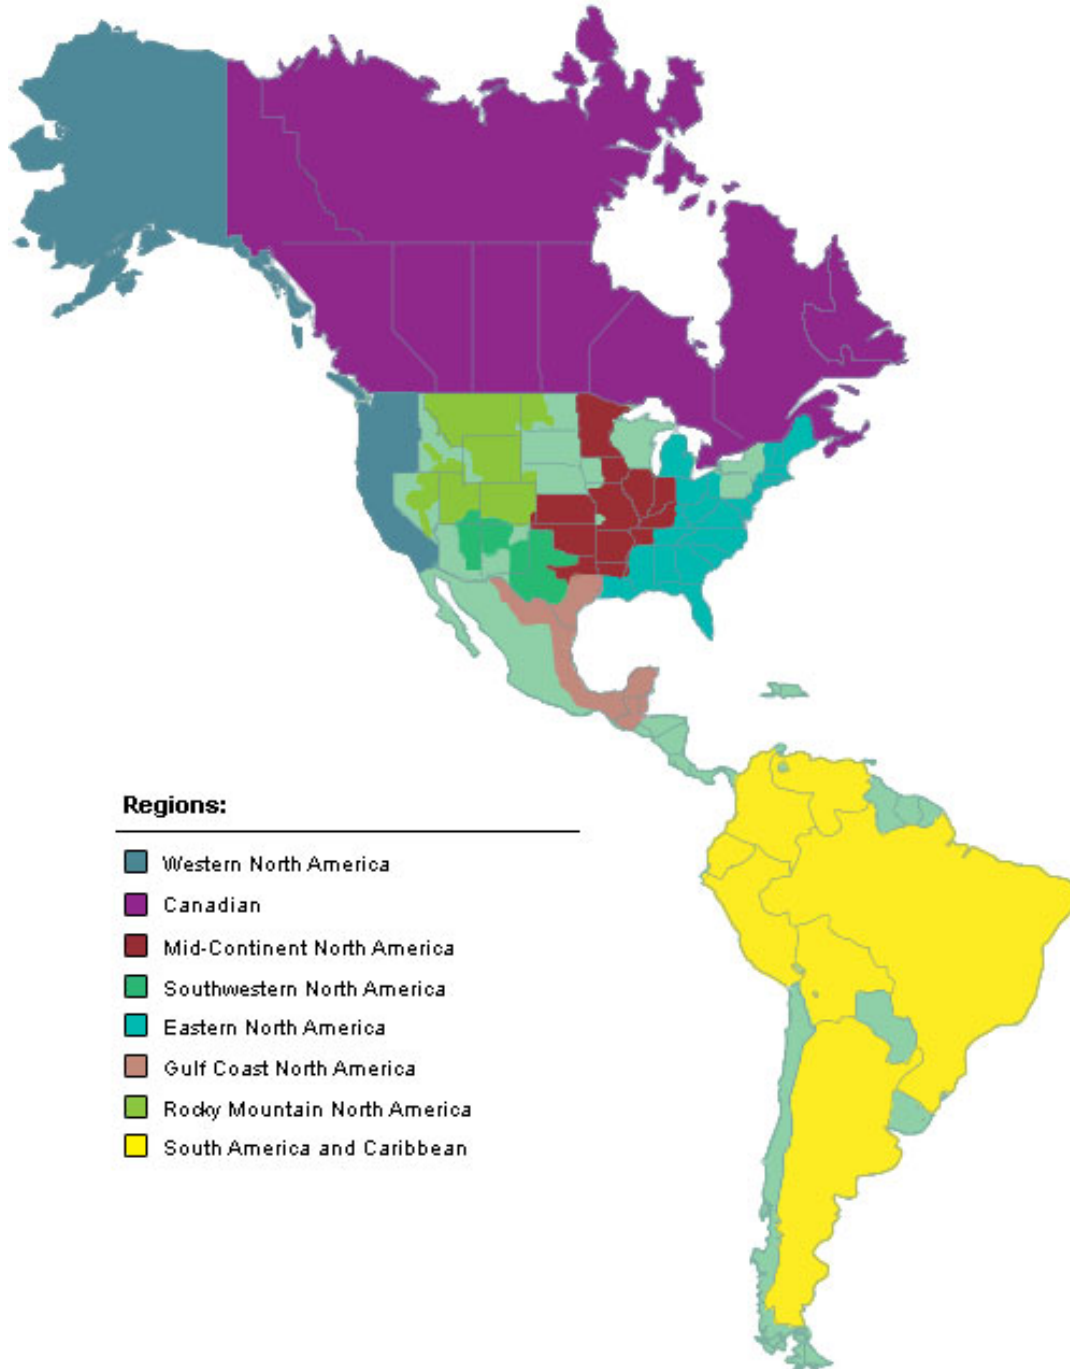

SPE Board Of Directors' Regional Representation

SPE's Board of Directors includes 15 regional Directors, each representing one of SPE's geographic regions. The two maps below show the regions in the Eastern and Western Hemispheres.

Regions:

- North Sea
- South, Central and East Europe
- Russian & Caspian Region
- Middle East
- Africa
- Northern Asia Pacific
- Southern Asia Pacific