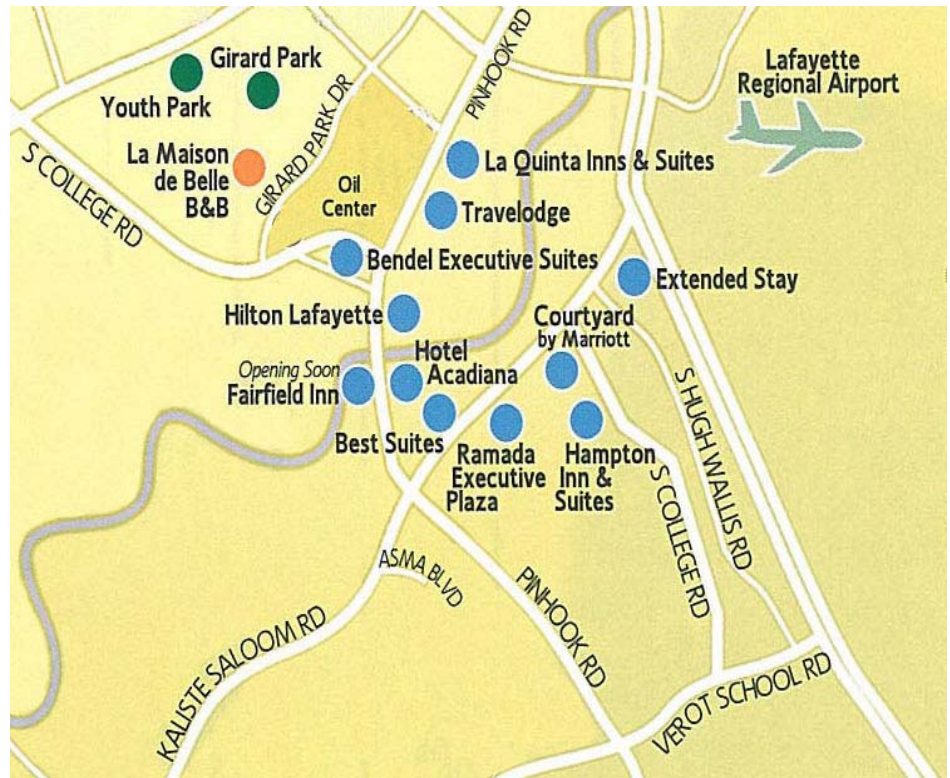

Courtyard by Marriott
214 E. Kaliste Saloom Rd.
(800) 321 - 2211
(337) 232 - 5005
www.marriott.com/LFTCY

America's Best Suites
125 E Kaliste Saloom Rd
(800) 237-8486
(337) 235-1367
www.lafayettebestsuites.com

Bendel Executive Suites
213 Bendel Rd
(800) 990-5708
(337) 261-0604
www.bendelexec.com

Extended Stay America
807 S. Hugh Wallis Rd
(800) 398 - 7829
(337) 232 - 8313
www.extendedstayhotels.com

La Quinta Inn
1015 W. Pinhook Rd.
(800) 531 - 5900
(337) 291 - 1088
www.laquintalafayette.com

Travelodge Lafayette
1101 W. Pinhook Rd
(800) 578 - 7878
(337) 234 - 7402
www.travelodge.com

Ramada Inn Executive Plaza
120 E. Kaliste Saloom Rd
(337) 235 - 0858
www.ramada.com

Fairfield Inn
1606 W Pinhook Road
(337) 233-5558
www.fairfieldinn.com

Notice: LFT is the airport designation code for Lafayette, Louisiana.